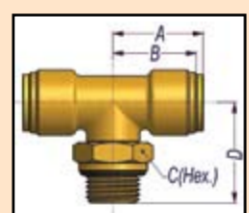

PART No	Tube O.D.	Thread NPTF
DQ72DOTS0402		1/8"
DQ72DOTS0404	1/4"	1/4"
DQ72DOTS0406		3/8"
DQ72DOTS0604	3/8"	1/4"
DQ72DOTS0606		3/8"
DQ72DOTS0804	1/2"	1/4"
DQ72DOTS0806		3/8"
DQ72DOTS0808		1/2"

PART No	Tube O.D. (mm)	Metric Thread
MDQ72DOTS6M12	6	M12x1.5
MDQ72DOTS10M16	10	M16x1.5
MDQ72DOTS12M16	12	M16x1.5
MDQ72DOTS12M22		M22x1.5