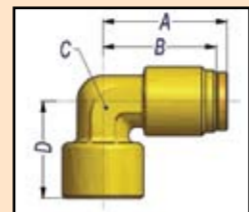

STYLE DQ70DOT
FEMALE ELBOW
Imperial Tube to Female Pipe Thread

PART No	Tube O.D.	Thread
DQ70DOT0402	1/4"	1/8" NPTF
DQ70DOT0404		1/4" NPTF
DQ70DOT0604	3/8"	1/4" NPTF
DQ70DOT0606		3/8" NPTF
DQ70DOT0806	1/2"	3/8" NPTF
DQ70DOT0808		1/2" NPTF