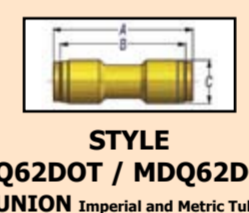

STYLE DQ62DOT / MDQ62DOT
UNION Imperial and Metric Tube

PART No	Tube O.D.
DQ62DOTS/32	5/32"
DQ62DOT03	3/16"
DQ62DOT04	1/4"
DQ62DOT06	3/8"
DQ62DOT08	1/2"
DQ62DOT10	5/8"
MDQ62DOT4	4 mm
MDQ62DOT6	6 mm
MDQ62DOT8	8 mm
MDQ62DOT10	10 mm
MDQ62DOT12	12 mm
MDQ62DOT16	16 mm

FITTING Selection CHART

MDQ 69 DOT S 6 M 12

Example: MDQ69DOTS6M12
Metric Male Elbow DOT Swivel 6mm Tube to Metric 12mm Thread

WE HAVE THE RANGE:

METRIC TUBE to METRIC THREAD

MDQ68DOT8M16
Metric tube - male connector - DOT - 8mm tube - metric 16mm thread

IMPERIAL TUBE to IMPERIAL THREAD

DQ68DOT0606
Imperial tube - male connector - DOT - 3/8" tube - imperial 3/8" thread

METRIC TUBE to IMPERIAL THREAD

MDQ68DOT1210
Metric tube - male connector - DOT - 12mm tube - imperial 1/2" thread

IMPERIAL TUBE to METRIC THREAD

DQ68DOT08M16
Imperial tube - male connector - DOT - 1/2" tube - metric 16mm thread

DOT = Department of Transport fittings approved to meet FMVSS 571.106 and SAE J1131
DOTS = "S" is optional and denotes a swivel fitting

FOR A FULL RANGE