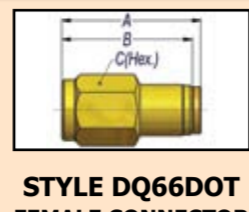

PART No	Tube O.D.	Thread NPTF
DQ66DOT0402	1/4"	1/8"
DQ66DOT0404		1/4"
DQ66DOT0604	3/8"	1/4"
DQ66DOT0606		3/8"