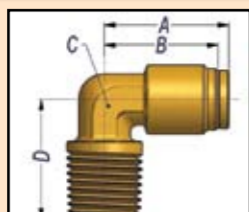

PART No	Tube O.D.	Thread NPTF
DQ68DOT5/3202	5/32"	1/8"
DQ68DOT0402		1/8"
DQ68DOT0404	1/4"	1/4"
DQ68DOT0406		3/8"
DQ68DOT0408		1/2"
DQ68DOT0602		1/8"
DQ68DOT0604		1/4"
DQ68DOT0606	3/8"	3/8"
DQ68DOT0608		1/2"
DQ68DOT0612		3/4"
DQ68DOT0804		1/4"
DQ68DOT0806	1/2"	3/8"
DQ68DOT0808		1/2"
DQ68DOT1006		3/8"
DQ68DOT1008	5/8"	1/2"
DQ68DOT1012		3/4"
DQ68DOT1208		1/2"
DQ68DOT1212	3/4"	3/4"

STYLE DQ68DOT
MALE CONNECTOR
Imperial Tube to Metric Thread

PART No	Tube O.D.	Metric Thread
DQ68DOT04M12	1/4"	M12x1.5
DQ68DOT06M12		M12x1.5
DQ68DOT06M14	3/8"	M14x1.5
DQ68DOT06M16		M16x1.5
DQ68DOT06M22		M22x1.5

PART No	Tube O.D. (mm)	Thread NPTF
MDQ68DOT602		1/8"
MDQ68DOT604	6	1/4"
MDQ68DOT608		1/2"
MDQ68DOT802		1/8"
MDQ68DOT804	8	1/4"
MDQ68DOT806		3/8"
MDQ68DOT1004		1/4"
MDQ68DOT1006	10	3/8"
MDQ68DOT1008		1/2"
MDQ68DOT1204		1/4"
MDQ68DOT1206	12	3/8"
MDQ68DOT1208		1/2"

PART No	Tube O.D. (mm)	Metric Thread
MDQ68DOT6M10		M10x1.0
MDQ68DOT6M12		M12x1.5
MDQ68DOT6M14	6	M14x1.5
MDQ68DOT6M16		M16x1.5
MDQ68DOT6M22		M22x1.5
MDQ68DOT8M10		M10x1.0
MDQ68DOT8M12		M12x1.5
MDQ68DOT8M14	8	M14x1.5
MDQ68DOT8M16		M16x1.5
MDQ68DOT8M22		M22x1.5
MDQ68DOT10M10		M10x1.0
MDQ68DOT10M12		M12x1.5
MDQ68DOT10M14	10	M14x1.5
MDQ68DOT10M16		M16x1.5
MDQ68DOT10M22		M22x1.5
MDQ68DOT12M12		M12x1.5
MDQ68DOT12M14		M14x1.5
MDQ68DOT12M16	12	M16x1.5
MDQ68DOT12M22		M22x1.5
MDQ68DOT16M16		M16x1.5
MDQ68DOT16M22	16	M22x1.5

PART No	Tube O.D. (mm)	Thread BSPT
MDQ68DOT806RK	8	3/8"
MDQ68DOT808RK		1/2"
MDQ68DOT1206RK		3/8"
MDQ68DOT1208RK	12	1/2"

PART No	Tube O.D.	Thread NPTF
DQ66DOT04M12	1/4"	M12x1.5