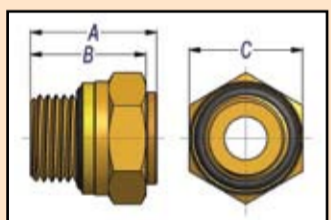

PART No	Tube O.D. (mm)	Thread NPTF
MDQ68DOT602		1/8"
MDQ68DOT604	6	1/4"
MDQ68DOT608		1/2"
MDQ68DOT802		1/8"
MDQ68DOT804	8	1/4"
MDQ68DOT806		3/8"
MDQ68DOT1004		1/4"
MDQ68DOT1006	10	3/8"
MDQ68DOT1008		1/2"
MDQ68DOT1204		1/4"
MDQ68DOT1206	12	3/8"
MDQ68DOT1208		1/2"

STYLE MDQ68DOT
MALE CONNECTOR
Metric Tube to Metric Thread

PART No	Tube O.D. (mm)	Metric Thread
MDQ68DOT6M10		M10x1.0
MDQ68DOT6M12		M12x1.5
MDQ68DOT6M14	6	M14x1.5
MDQ68DOT6M16		M16x1.5
MDQ68DOT6M22		M22x1.5
MDQ68DOT8M10		M10x1.0
MDQ68DOT8M12		M12x1.5
MDQ68DOT8M14	8	M14x1.5
MDQ68DOT8M16		M16x1.5
MDQ68DOT8M22		M22x1.5
MDQ68DOT10M10		M10x1.0
MDQ68DOT10M12		M12x1.5
MDQ68DOT10M14	10	M14x1.5
MDQ68DOT10M16		M16x1.5
MDQ68DOT10M22		M22x1.5
MDQ68DOT12M12		M12x1.5
MDQ68DOT12M14		M14x1.5
MDQ68DOT12M16	12	M16x1.5
MDQ68DOT12M22		M22x1.5
MDQ68DOT16M16		M16x1.5
MDQ68DOT16M22	16	M22x1.5

PART No	Tube O.D. (mm)	Thread BSPT
MDQ68DOT806RK	8	3/8"
MDQ68DOT808RK		1/2"
MDQ68DOT1206RK		3/8"
MDQ68DOT1208RK	12	1/2"

PART No	Tube O.D.	Thread NPTF
DQ66DOT04M12	1/4"	M12x1.5