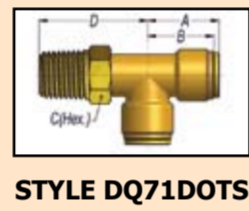

PART No	Tube O.D.	Thread NPTF
DQ70DOTS0604	3/8"	1/4"

PART No	Tube O.D.	Thread NPTF
DQ71DOTS0404	1/4"	1/4"
DQ71DOTS0604	3/8"	1/4"
DQ71DOTS0606		3/8"
DQ71DOTS0806	1/2"	3/8"
DQ71DOTS0808		1/2"