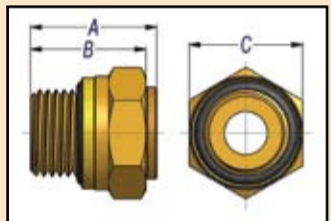

PART No	Tube O.D.	Thread NPTF
DQ68DOT5/3202	5/32"	1/8"
DQ68DOT0402		1/8"
DQ68DOT0404	1/4"	1/4"
DQ68DOT0406		3/8"
DQ68DOT0408		1/2"
DQ68DOT0602		1/8"
DQ68DOT0604		1/4"
DQ68DOT0606	3/8"	3/8"
DQ68DOT0608		1/2"
DQ68DOT0612		3/4"
DQ68DOT0804		1/4"
DQ68DOT0806	1/2"	3/8"
DQ68DOT0808		1/2"
DQ68DOT1006		3/8"
DQ68DOT1008	5/8"	1/2"
DQ68DOT1012		3/4"
DQ68DOT1208		1/2"
DQ68DOT1212	3/4"	3/4"

STYLE DQ68DOT
MALE CONNECTOR
Imperial Tube to Metric Thread

PART No	Tube O.D.	Metric Thread
DQ68DOT04M12	1/4"	M12x1.5
DQ68DOT06M12		M12x1.5
DQ68DOT06M14	3/8"	M14x1.5
DQ68DOT06M16		M16x1.5
DQ68DOT06M22		M22x1.5

PART No	Tube O.D. (mm)	Thread NPTF
MDQ68DOT602		1/8"
MDQ68DOT604	6	1/4"
MDQ68DOT608		1/2"
MDQ68DOT802		1/8"
MDQ68DOT804	8	1/4"
MDQ68DOT806		3/8"
MDQ68DOT1004		1/4"
MDQ68DOT1006	10	3/8"
MDQ68DOT1008		1/2"
MDQ68DOT1204		1/4"
MDQ68DOT1206	12	3/8"
MDQ68DOT1208		1/2"

PART No	Tube O.D. (mm)	Metric Thread
MDQ68DOT6M10		M10x1.0
MDQ68DOT6M12		M12x1.5
MDQ68DOT6M14	6	M14x1.5
MDQ68DOT6M16		M16x1.5
MDQ68DOT6M22		M22x1.5
MDQ68DOT8M10		M10x1.0
MDQ68DOT8M12		M12x1.5
MDQ68DOT8M14	8	M14x1.5
MDQ68DOT8M16		M16x1.5
MDQ68DOT8M22		M22x1.5
MDQ68DOT10M10		M10x1.0
MDQ68DOT10M12		M12x1.5
MDQ68DOT10M14	10	M14x1.5
MDQ68DOT10M16		M16x1.5
MDQ68DOT10M22		M22x1.5
MDQ68DOT12M12		M12x1.5
MDQ68DOT12M14		M14x1.5
MDQ68DOT12M16	12	M16x1.5
MDQ68DOT12M22		M22x1.5
MDQ68DOT16M16		M16x1.5
MDQ68DOT16M22	16	M22x1.5

PART No	Tube O.D. (mm)	Thread BSPT
MDQ68DOT806RK	8	3/8"
MDQ68DOT808RK		1/2"
MDQ68DOT1206RK		3/8"
MDQ68DOT1208RK	12	1/2"

PART No	Tube O.D.	Thread NPTF
DQ66DOT04M12	1/4"	M12x1.5