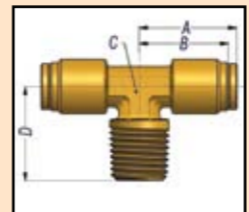

PART No	Tube O.D.	Thread NPTF
DQ68DOT5/3202	5/32"	1/8"
DQ68DOT0402		1/8"
DQ68DOT0404	1/4"	1/4"
DQ68DOT0406		3/8"
DQ68DOT0408		1/2"
DQ68DOT0602		1/8"
DQ68DOT0604		1/4"
DQ68DOT0606	3/8"	3/8"
DQ68DOT0608		1/2"
DQ68DOT0612		3/4"
DQ68DOT0804		1/4"
DQ68DOT0806	1/2"	3/8"
DQ68DOT0808		1/2"
DQ68DOT1006		3/8"
DQ68DOT1008	5/8"	1/2"
DQ68DOT1012		3/4"
DQ68DOT1208		1/2"
DQ68DOT1212	3/4"	3/4"

STYLE DQ68DOT
MALE CONNECTOR
Imperial Tube to Metric Thread

PART No	Tube O.D.	Metric Thread
DQ68DOT04M12	1/4"	M12x1.5
DQ68DOT06M12		M12x1.5
DQ68DOT06M14	3/8"	M14x1.5
DQ68DOT06M16		M16x1.5
DQ68DOT06M22		M22x1.5

PART No	Tube O.D. (mm)	Thread NPTF
MDQ68DOT602		1/8"
MDQ68DOT604	6	1/4"
MDQ68DOT608		1/2"
MDQ68DOT802		1/8"
MDQ68DOT804	8	1/4"
MDQ68DOT806		3/8"
MDQ68DOT1004		1/4"
MDQ68DOT1006	10	3/8"
MDQ68DOT1008		1/2"
MDQ68DOT1204		1/4"
MDQ68DOT1206	12	3/8"
MDQ68DOT1208		1/2"

PART No	Tube O.D. (mm)	Metric Thread
MDQ68DOT6M10		M10x1.0
MDQ68DOT6M12		M12x1.5
MDQ68DOT6M14	6	M14x1.5
MDQ68DOT6M16		M16x1.5
MDQ68DOT6M22		M22x1.5
MDQ68DOT8M10		M10x1.0
MDQ68DOT8M12		M12x1.5
MDQ68DOT8M14	8	M14x1.5
MDQ68DOT8M16		M16x1.5
MDQ68DOT8M22		M22x1.5
MDQ68DOT10M10		M10x1.0
MDQ68DOT10M12		M12x1.5
MDQ68DOT10M14	10	M14x1.5
MDQ68DOT10M16		M16x1.5
MDQ68DOT10M22		M22x1.5
MDQ68DOT12M12		M12x1.5
MDQ68DOT12M14		M14x1.5
MDQ68DOT12M16	12	M16x1.5
MDQ68DOT12M22		M22x1.5
MDQ68DOT16M16		M16x1.5
MDQ68DOT16M22	16	M22x1.5

PART No	Tube O.D. (mm)	Thread BSPT
MDQ68DOT806RK	8	3/8"
MDQ68DOT808RK		1/2"
MDQ68DOT1206RK		3/8"
MDQ68DOT1208RK	12	1/2"

PART No	Tube O.D.	Thread NPTF
DQ66DOT04M12	1/4"	M12x1.5