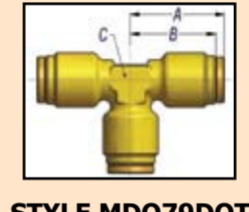

PART No	Tube O.D.	Thread NPTF
DQ54DOTS0402	1/4"	1/8"
DQ54DOTS0604	3/8"	1/4"
DQ54DOTS0606		3/8"
DQ54DOTS0804		1/4"
DQ54DOTS0806	1/2"	3/8"
DQ54DOTS0808		1/2"
DQ54DOTS1008	5/8"	1/2"

STYLE MDQ79DOT
UNEQUAL UNION TEE
Metric Tube

PART No	Tube O.D.
MDQ79DOT128	12x8x12