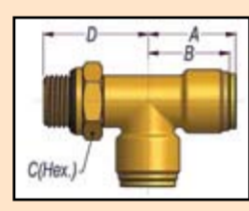

STYLE MDQ71DOTS
SWIVEL MALE RUN TEE
Metric Tube to Metric Thread

PART No	Tube O.D. (mm)	Metric Thread
MDQ71DOTS6M12	6	M12x1.5
MDQ71DOTS10M16	10	M16x1.5
MDQ71DOTS12M16	12	M16x1.5
MDQ71DOTS12M22		M22x1.5