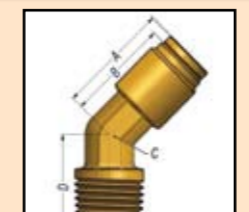

PART No	Tube O.D.	Thread NPTF
DQ68DOT5/3202	5/32"	1/8"
DQ68DOT0402		1/8"
DQ68DOT0404	1/4"	1/4"
DQ68DOT0406		3/8"
DQ68DOT0408		1/2"
DQ68DOT0602		1/8"
DQ68DOT0604		1/4"
DQ68DOT0606	3/8"	3/8"
DQ68DOT0608		1/2"
DQ68DOT0612		3/4"
DQ68DOT0804		1/4"
DQ68DOT0806	1/2"	3/8"
DQ68DOT0808		1/2"
DQ68DOT1006		3/8"
DQ68DOT1008	5/8"	1/2"
DQ68DOT1012		3/4"
DQ68DOT1208		1/2"
DQ68DOT1212	3/4"	3/4"

STYLE DQ68DOT
MALE CONNECTOR
Imperial Tube to Metric Thread

PART No	Tube O.D.	Metric Thread
DQ68DOT04M12	1/4"	M12x1.5
DQ68DOT06M12		M12x1.5
DQ68DOT06M14	3/8"	M14x1.5
DQ68DOT06M16		M16x1.5
DQ68DOT06M22		M22x1.5

PART No	Tube O.D. (mm)	Thread NPTF
MDQ68DOT602		1/8"
MDQ68DOT604	6	1/4"
MDQ68DOT608		1/2"
MDQ68DOT802		1/8"
MDQ68DOT804	8	1/4"
MDQ68DOT806		3/8"
MDQ68DOT1004		1/4"
MDQ68DOT1006	10	3/8"
MDQ68DOT1008		1/2"
MDQ68DOT1204		1/4"
MDQ68DOT1206	12	3/8"
MDQ68DOT1208		1/2"

PART No	Tube O.D. (mm)	Metric Thread
MDQ68DOT6M10		M10x1.0
MDQ68DOT6M12		M12x1.5
MDQ68DOT6M14	6	M14x1.5
MDQ68DOT6M16		M16x1.5
MDQ68DOT6M22		M22x1.5
MDQ68DOT8M10		M10x1.0
MDQ68DOT8M12		M12x1.5
MDQ68DOT8M14	8	M14x1.5
MDQ68DOT8M16		M16x1.5
MDQ68DOT8M22		M22x1.5
MDQ68DOT10M10		M10x1.0
MDQ68DOT10M12		M12x1.5
MDQ68DOT10M14	10	M14x1.5
MDQ68DOT10M16		M16x1.5
MDQ68DOT10M22		M22x1.5
MDQ68DOT12M12		M12x1.5
MDQ68DOT12M14		M14x1.5
MDQ68DOT12M16	12	M16x1.5
MDQ68DOT12M22		M22x1.5
MDQ68DOT16M16		M16x1.5
MDQ68DOT16M22	16	M22x1.5

PART No	Tube O.D. (mm)	Thread BSPT
MDQ68DOT806RK	8	3/8"
MDQ68DOT808RK		1/2"
MDQ68DOT1206RK		3/8"
MDQ68DOT1208RK	12	1/2"

PART No	Tube O.D.	Thread NPTF
DQ66DOT04M12	1/4"	M12x1.5