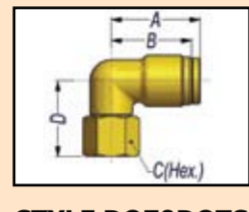

PART No	Tube O.D.	Thread NPTF
DQ68DOT5/3202	5/32"	1/8"
DQ68DOT0402		1/8"
DQ68DOT0404	1/4"	1/4"
DQ68DOT0406		3/8"
DQ68DOT0408		1/2"
DQ68DOT0602		1/8"
DQ68DOT0604		1/4"
DQ68DOT0606	3/8"	3/8"
DQ68DOT0608		1/2"
DQ68DOT0612		3/4"
DQ68DOT0804		1/4"
DQ68DOT0806	1/2"	3/8"
DQ68DOT0808		1/2"
DQ68DOT1006		3/8"
DQ68DOT1008	5/8"	1/2"
DQ68DOT1012		3/4"
DQ68DOT1208		1/2"
DQ68DOT1212	3/4"	3/4"

STYLE DQ68DOT
MALE CONNECTOR
Imperial Tube to Metric Thread

PART No	Tube O.D.	Metric Thread
DQ68DOT04M12	1/4"	M12x1.5
DQ68DOT06M12		M12x1.5
DQ68DOT06M14	3/8"	M14x1.5
DQ68DOT06M16		M16x1.5
DQ68DOT06M22		M22x1.5

PART No	Tube O.D. (mm)	Thread NPTF
MDQ68DOT602		1/8"
MDQ68DOT604	6	1/4"
MDQ68DOT608		1/2"
MDQ68DOT802		1/8"
MDQ68DOT804	8	1/4"
MDQ68DOT806		3/8"
MDQ68DOT1004		1/4"
MDQ68DOT1006	10	3/8"
MDQ68DOT1008		1/2"
MDQ68DOT1204		1/4"
MDQ68DOT1206	12	3/8"
MDQ68DOT1208		1/2"

PART No	Tube O.D. (mm)	Metric Thread
MDQ68DOT6M10		M10x1.0
MDQ68DOT6M12		M12x1.5
MDQ68DOT6M14	6	M14x1.5
MDQ68DOT6M16		M16x1.5
MDQ68DOT6M22		M22x1.5
MDQ68DOT8M10		M10x1.0
MDQ68DOT8M12		M12x1.5
MDQ68DOT8M14	8	M14x1.5
MDQ68DOT8M16		M16x1.5
MDQ68DOT8M22		M22x1.5
MDQ68DOT10M10		M10x1.0
MDQ68DOT10M12		M12x1.5
MDQ68DOT10M14	10	M14x1.5
MDQ68DOT10M16		M16x1.5
MDQ68DOT10M22		M22x1.5
MDQ68DOT12M12		M12x1.5
MDQ68DOT12M14		M14x1.5
MDQ68DOT12M16	12	M16x1.5
MDQ68DOT12M22		M22x1.5
MDQ68DOT16M16		M16x1.5
MDQ68DOT16M22	16	M22x1.5

PART No	Tube O.D. (mm)	Thread BSPT
MDQ68DOT806RK	8	3/8"
MDQ68DOT808RK		1/2"
MDQ68DOT1206RK		3/8"
MDQ68DOT1208RK	12	1/2"

PART No	Tube O.D.	Thread NPTF
DQ66DOT04M12	1/4"	M12x1.5