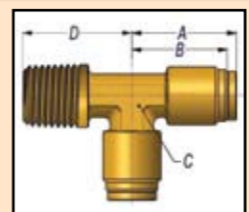

STYLE DQ71DOT
MALE RUN TEE
Imperial Tube to NPTF Male Pipe Thread

PART No	Tube O.D.	Thread NPTF
DQ71DOT0402		1/8"
DQ71DOT0404	1/4"	1/4"
DQ71DOT0604		1/4"
DQ71DOT0606	3/8"	3/8"
DQ71DOT0806	1/2"	3/8"