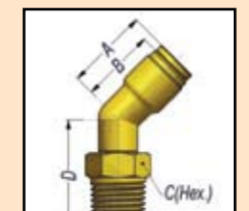

PART No	Tube O.D.	Thread NPTF
DQ54DOT0402		1/8"
DQ54DOT0404	1/4"	1/4"
DQ54DOT0406		3/8"
DQ54DOT0602		1/8"
DQ54DOT0604	3/8"	1/4"
DQ54DOT0606		3/8"
DQ54DOT0608		1/2"
DQ54DOT0804	1/2"	1/4"
DQ54DOT1006	5/8"	3/8"
DQ54DOT1008		1/2"