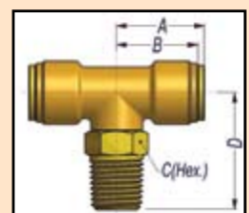

PART No	Tube O.D.	Thread NPTF
DQ72DOT0404	1/4"	1/4"
DQ72DOT0602		1/8"
DQ72DOT0604	3/8"	1/4"
DQ72DOT0606		3/8"
DQ72DOT0806	1/2"	3/8"
DQ72DOT0808		1/2"